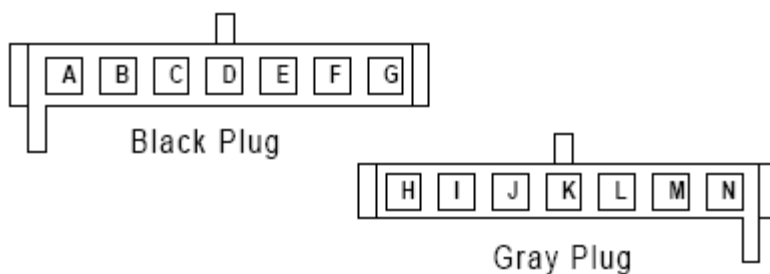

Chrysler Dual Plug Connector Pinout:

Viewed from mating end of connector

A	Right Rear Speaker (-)
B	Left Rear Speaker (-)
C	Right Front Speaker (+)
D	Left Front Speaker (+)
E	Right Rear Speaker (+)
F	Left Rear Speaker (+)
G	Power Antenna / Amp (If Equipped)
H	Constant 12 Volt (Battery)
I	Ignition Trigger Wire
J	Radio Dimmer Wire
K	Headlight Dimmer Wire
L	Right Front Speaker (-)
M	Left Front Speaker (-)
N	Not Connected

A radio with this type of connection is grounded by a ground strap connected to the case.